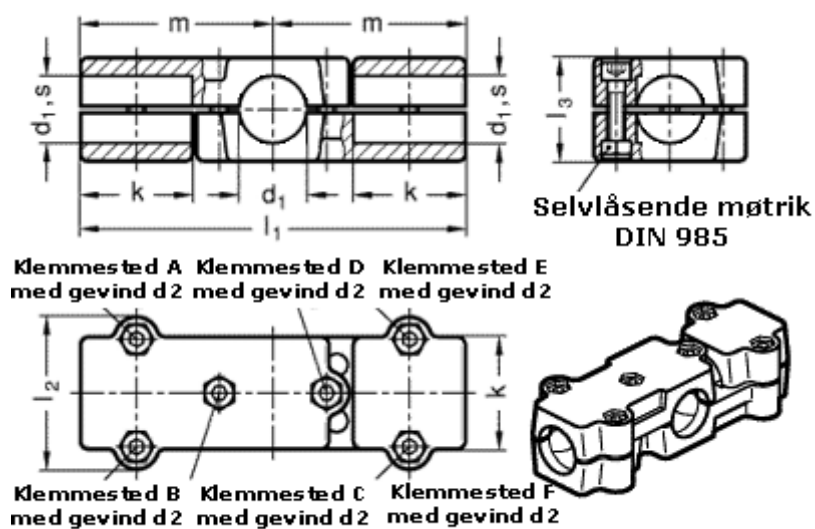

Article number: 20195B45762SW

Description: E+G double T-angel clamps  
GN 195-B45-76-2-SW

## Measures

d1 = B 45

d2 = M10

k = 76

l1 = 254

l2 = 98

l3 = 70

m = 127